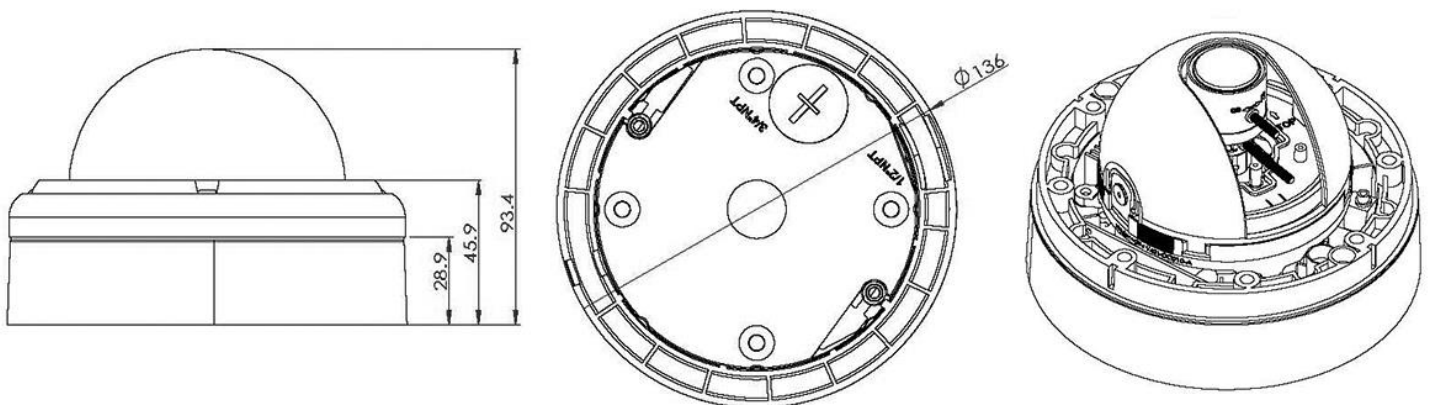

# Specifications

General	
Image Size	1/3" CMOS Image Sensor
Lens	2.8 - 10 mm VF
Lens F value	F1.4
Viewing angle (min / max)	H: 93° ~ 28.7°, V: 68.4° ~ 21.6°
Effective Picture Element	976(H)x582(V)
Scanning Frequency	50Hz
Operation Temperature	-10°C~+50°C
Storage Temperature	-20°C~+60°C
DC power supply	12v ± 10%
AC power supply	24v ± 20%
Output Terminal	1.0 Vpp 75 Ohm BNC Unbalance
Input Terminal	DC Jack with fly lead attached
Power Consumption	Normal:4.3W
Lens	Auto IRIS Lens
Housing colour	Ivory (RAL9010)
Housing material	Polycarbonate
F correction for tinted bubble	48.5%~50%
Weight	530g
Functional Specification	
Exposure Control	AGC, Shutter Control, Exposure Value
Shutter Speed	1/100 - 1/100K
Shutter Control(MES)	1/100 , 1/200 , 1/250, 1/500, 1/1K, 1/2K, 1/4K, 1/10K, 1/100K
AGC Gain Control	20.0 dB
Day/Night Control	SDN(AUTO ,COLOR ,NIGHT)
White Balance	ATW / Indoor / Outdoor / User
Auto White Balance Range(AWB)	2700K ~ 9600K
SYNC System	INT
AGC Control	OFF / LOW / MIDDLE / HIGH
Motion Detection	4 Areas
Privacy Zone	Up to 15 masks
Digital Noise Reduction	OFF / LOW / MIDDLE / HIGH
2nd Video Output	Yes
OSD LANGUAGE	English and Simplified Chinese
Video	
Resolution	700 TVL
Minimum Illumination	0.3Lux(F1.2,50IRE, AGC ON)
Video Output	Composite Output
S/N Ratio	>50dB
White Clip	110IRE+/-10
Pedestal Level	2.5IRE+/-2.5
SYNC Level	42 IRE +/-5
Burst Level	42 IRE +/-5
H Aperture	10 IRE (r 0.45 100IRE, Video output)
V Aperture	10 IRE (r 0.45 100IRE, Video output)
Gamma Compensation	0.45