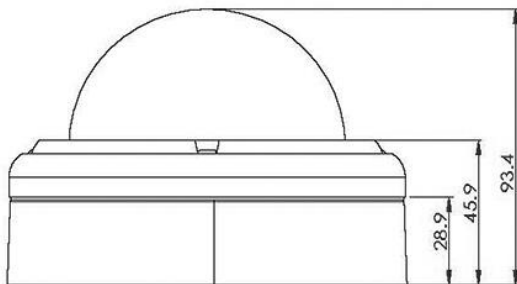

General	2.8-10mm lens	9-22mm lens
Image Size	Sony 1/3" Super HAD-II	
Lens F value	F1.2	F1.4
Viewing angle (min / max)	H: 94.6° ~ 28.8°, V: 68.4° ~ 21.6°	H: 32.1° ~ 13.1°, V: 23.3° ~ 9.8°
Effective Picture Element	976(H)x582(V)	
Scanning Frequency	50Hz	
Operation Temperature	-10°C~+50°C	
Storage Temperature	-20°C~+60°C	
AC power supply	24v ± 20%	
DC power supply	12v ± 10%	
Output Terminal	1.0 Vpp 75 Ohm BNC Unbalance	
Input Terminal	DC Jack with fly lead attached	
Power Consumption	Normal:2.2W	
Lens	Auto IRIS Lens	
Housing colour	RAL9010	
Housing material	Polycarbonate	
IP Rating	IP66	
F correction for tinted bubble	48.5%~50%	
Weight	530g	
Functional Specification		
Exposure Control	Gain Control, Shutter Control, Wide Dynamic, Manual	
Electrical Shutter	1/50 - 1/10000	
Slower Shutter(Sense Up)	Auto	
Shutter Speed	1/50~1/10000	
Shutter Control(MES)	X256, X128 ,X64, X32, X16,X8, X4, X2 ,1/50 (1/60), 1/120 (1/100), 1/250, 1/500, 1/1K, 1/2K, 1/4K, 1/10K	
Adaptive Tone Reproduction(ATR)	OFF / LOW / MID / HIGH	
Highlight Compensation(HLC)	ON/OFF	
Backlight Compensation(BLC)	Full Range	
AGC Gain Control	44.8 dB	
Day/Night Control	SDN(AUTO ,COLOR ,NIGHT)	
White Balance	ATW / Manual / Push / Push Lock / USER1,2	
Auto White Balance Range(AWB)	Indoor: 1800K~10500K Outdoor: 6500K~10500K	
Wide Dynamic Range(ATR)	OFF /ATR-EX/WDR	
SYNC System	INT/LL	
AGC Control	Auto/Manual	
Colour Rolling Suppression	On/Off	
Defog	On/Off	
Digital Image Stabilizer	On/Off	
Digital Zoom	255X Max	
Motion Detection	4 Areas	
Privacy Zone	Up to 15 masks	
Blemish Compensation	Static(64 points) &Dynamic	
DIS	On/Off	
Digital Noise Reduction	3D-NR	
2nd Video Output	Yes	
OSD LANGUAGE	English, Japanese , Deutsch , French, Russian, Spanish, Portuguese and Simplified Chinese	
Video		
Resolution	700 TVL	
Minimum Illumination	0.3Lux(F1.2,50IRE, AGC ON)	
Video Output	Composite Output	
S/N Ratio	>48dB	
White Clip	115IRE+/-5	
Pedestal Level	2.5IRE+/-2.5	
SYNC Level	42 IRE +/-2	
Burst Level	42 IRE +/-2	
H Aperture	10 IRE (r 0.45 100IRE, Video output)	
V Aperture	10 IRE (r 0.45 100IRE, Video output)	
Gamma Compensation	0.45	

deView Europe
Falcon Court, Petre Road
Clayton le Moors, Lancashire
BB5 5JZ, United Kingdom
Phone: +44 (0) 1254 302 490
Email: sales@deviueurope.com

Fax: +44 (0) 1254 302 491
Web: www.deviueurope.com