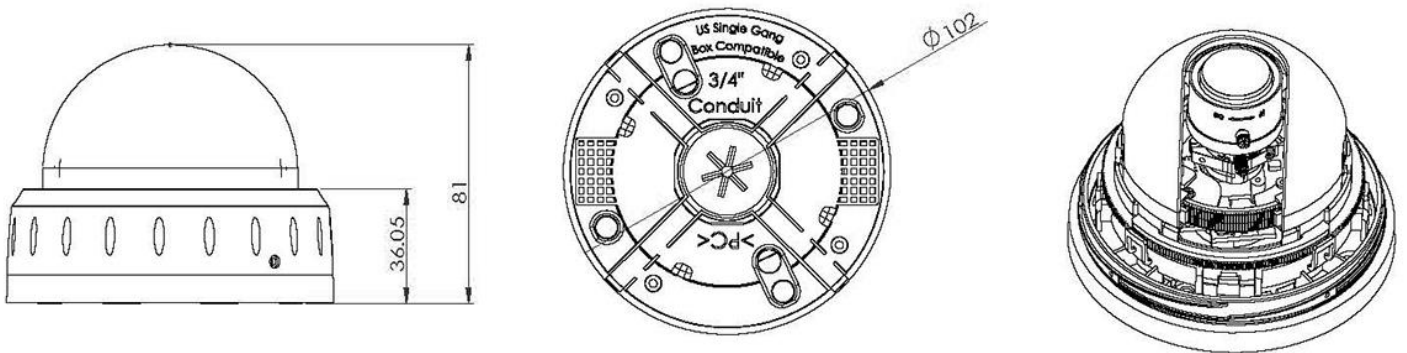

A true plug-and-play solution. Designed for fast and efficient installation, the MD3 domes come with an optional quick-install adaptor for easy mounting on wall and ceiling installations.

The unique ratcheted 3-axis camera gimbal also allows for easy positioning of the camera along with focus and focal length adjustments.

C-Tick:

- AS/NZS CISPR22: 2009+A1:2010

Immunity:

CE:

- EN 55024:2010
- EN50130-4:2011

Specifications

General	
Image Size	1/3" CMOS Image Sensor
Lens	2.8 - 10 mm VF
Lens F value	F1.4
Viewing angle (min / max)	H: 93° ~ 28.7°, V: 68.4° ~ 21.6°
Effective Picture Element	976(H)x582(V)
Scanning Frequency	50Hz
Operation Temperature	-10°C~+50°C
Storage Temperature	-20°C~+60°C
DC power supply	12v ± 10%
Output Terminal	1.0 Vpp 75 Ohm BNC Unbalance
Input Terminal	DC Jack with fly lead attached
Power Consumption	Normal:2.3W
Lens	Auto IRIS Lens
Housing colour	Ivory (RAL9010) or Black
Housing material	Polycarbonate
F correction for tinted bubble	48.5%~50%
Weight	200g
Functional Specification	
Exposure Control	AGC, Shutter Control, Exposure Value
Shutter Speed	1/100 - 1/100K
Shutter Control(MES)	1/100 , 1/200 , 1/250, 1/500, 1/1K, 1/2K, 1/4K, 1/10K, 1/100K
AGC Gain Control	20.0 dB
Day/Night Control	SDN(AUTO ,COLOR ,NIGHT)
White Balance	ATW / Indoor / Outdoor / User
Auto White Balance Range(AWB)	2700K ~ 9600K
SYNC System	INT
AGC Control	OFF / LOW / MIDDLE / HIGH
Motion Detection	4 Areas
Privacy Zone	Up to 15 masks
Digital Noise Reduction	OFF / LOW / MIDDLE / HIGH
2nd Video Output	Yes
OSD LANGUAGE	English and Simplified Chinese
Video	
Resolution	700 TVL
Minimum Illumination	0.3Lux(F1.2,50IRE, AGC ON)
Video Output	Composite Output
S/N Ratio	>50dB
White Clip	110IRE+/-10
Pedestal Level	2.5IRE+/-2.5
SYNC Level	42 IRE +/-5
Burst Level	42 IRE +/-5
H Aperture	10 IRE (r 0.45 100IRE, Video output)
V Aperture	10 IRE (r 0.45 100IRE, Video output)
Gamma Compensation	0.45