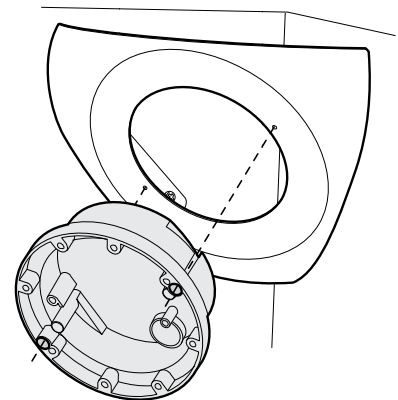

## CORNER MOUNT ACCESSORY

### KEY FEATURES

- Indoor/outdoor use
- IP65
- Impact and scratch resistant
- For use with the domes from the VDP20 Series

Easy to install, the D2-CPM is an accessory to corner mount the VDP20 Series vandal resistant domes to an internal wall corner.